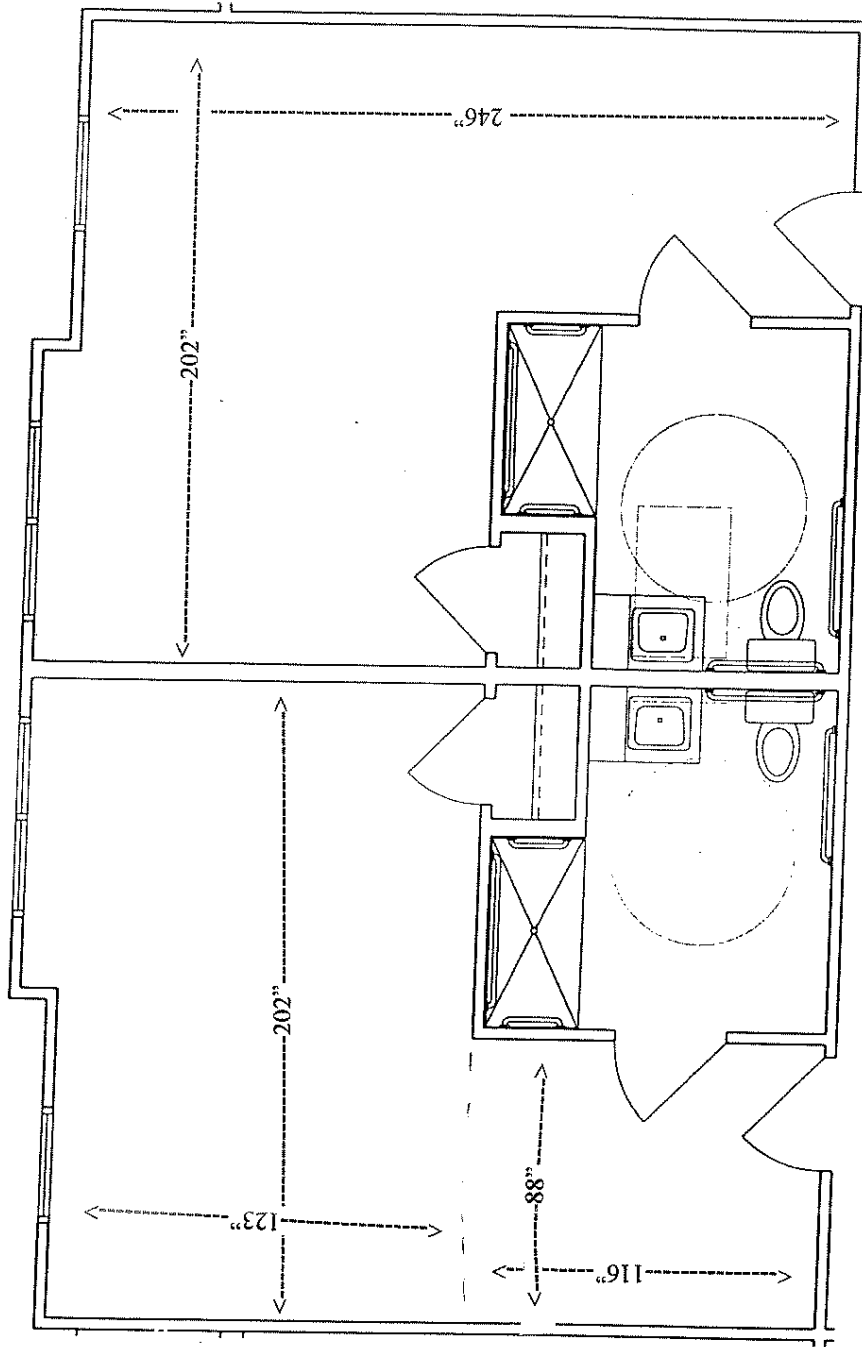

Suites in the Assisted Living Center

Suites are approximately 345 square feet including the bathroom and 242 square feet excluding the bathroom.